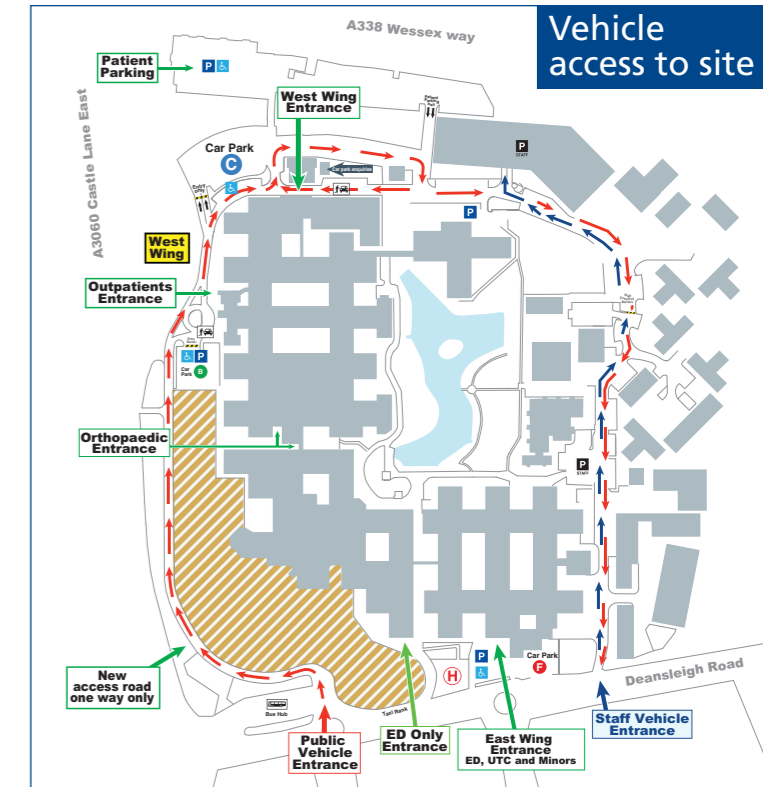

Royal Bournemouth Hospital site plan

September 2021

Key

- Link corridors
- Stairs
- Lifts
- Baby change
- Coffee bar
- Restaurant
- WC male and female
- Disabled WC
- Pharmacy
- Helicopter pad
- Public telephone
- Car parking for patients and visitors
- Disabled car parking
- Staff car parking
- Bus stop
- Drop off point
- Site compound for hospital extension
- Public vehicle access
- Staff vehicle access (exit same as public)
- Pedestrian access

Vehicle access to site

Pedestrian access to site