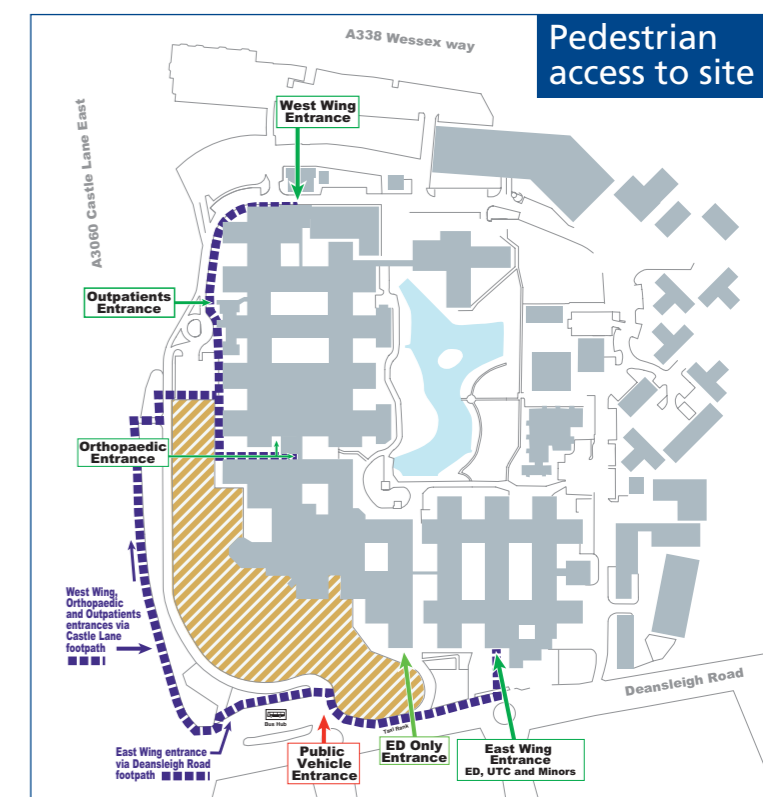

Royal Bournemouth Hospital site plan

September 2021

Key

- Link corridors
- Stairs
- Lifts
- Baby change
- Coffee bar
- Restaurant
- WC male and female
- Disabled WC
- Pharmacy
- Helicopter pad
- Public telephone
- Car parking for patients and visitors
- Disabled car parking
- Staff car parking
- Bus stop
- Drop off point
- Site compound for hospital extension
- Public vehicle access
- Staff vehicle access (exit same as public)
- Pedestrian access

Vehicle access to site

Pedestrian access to site