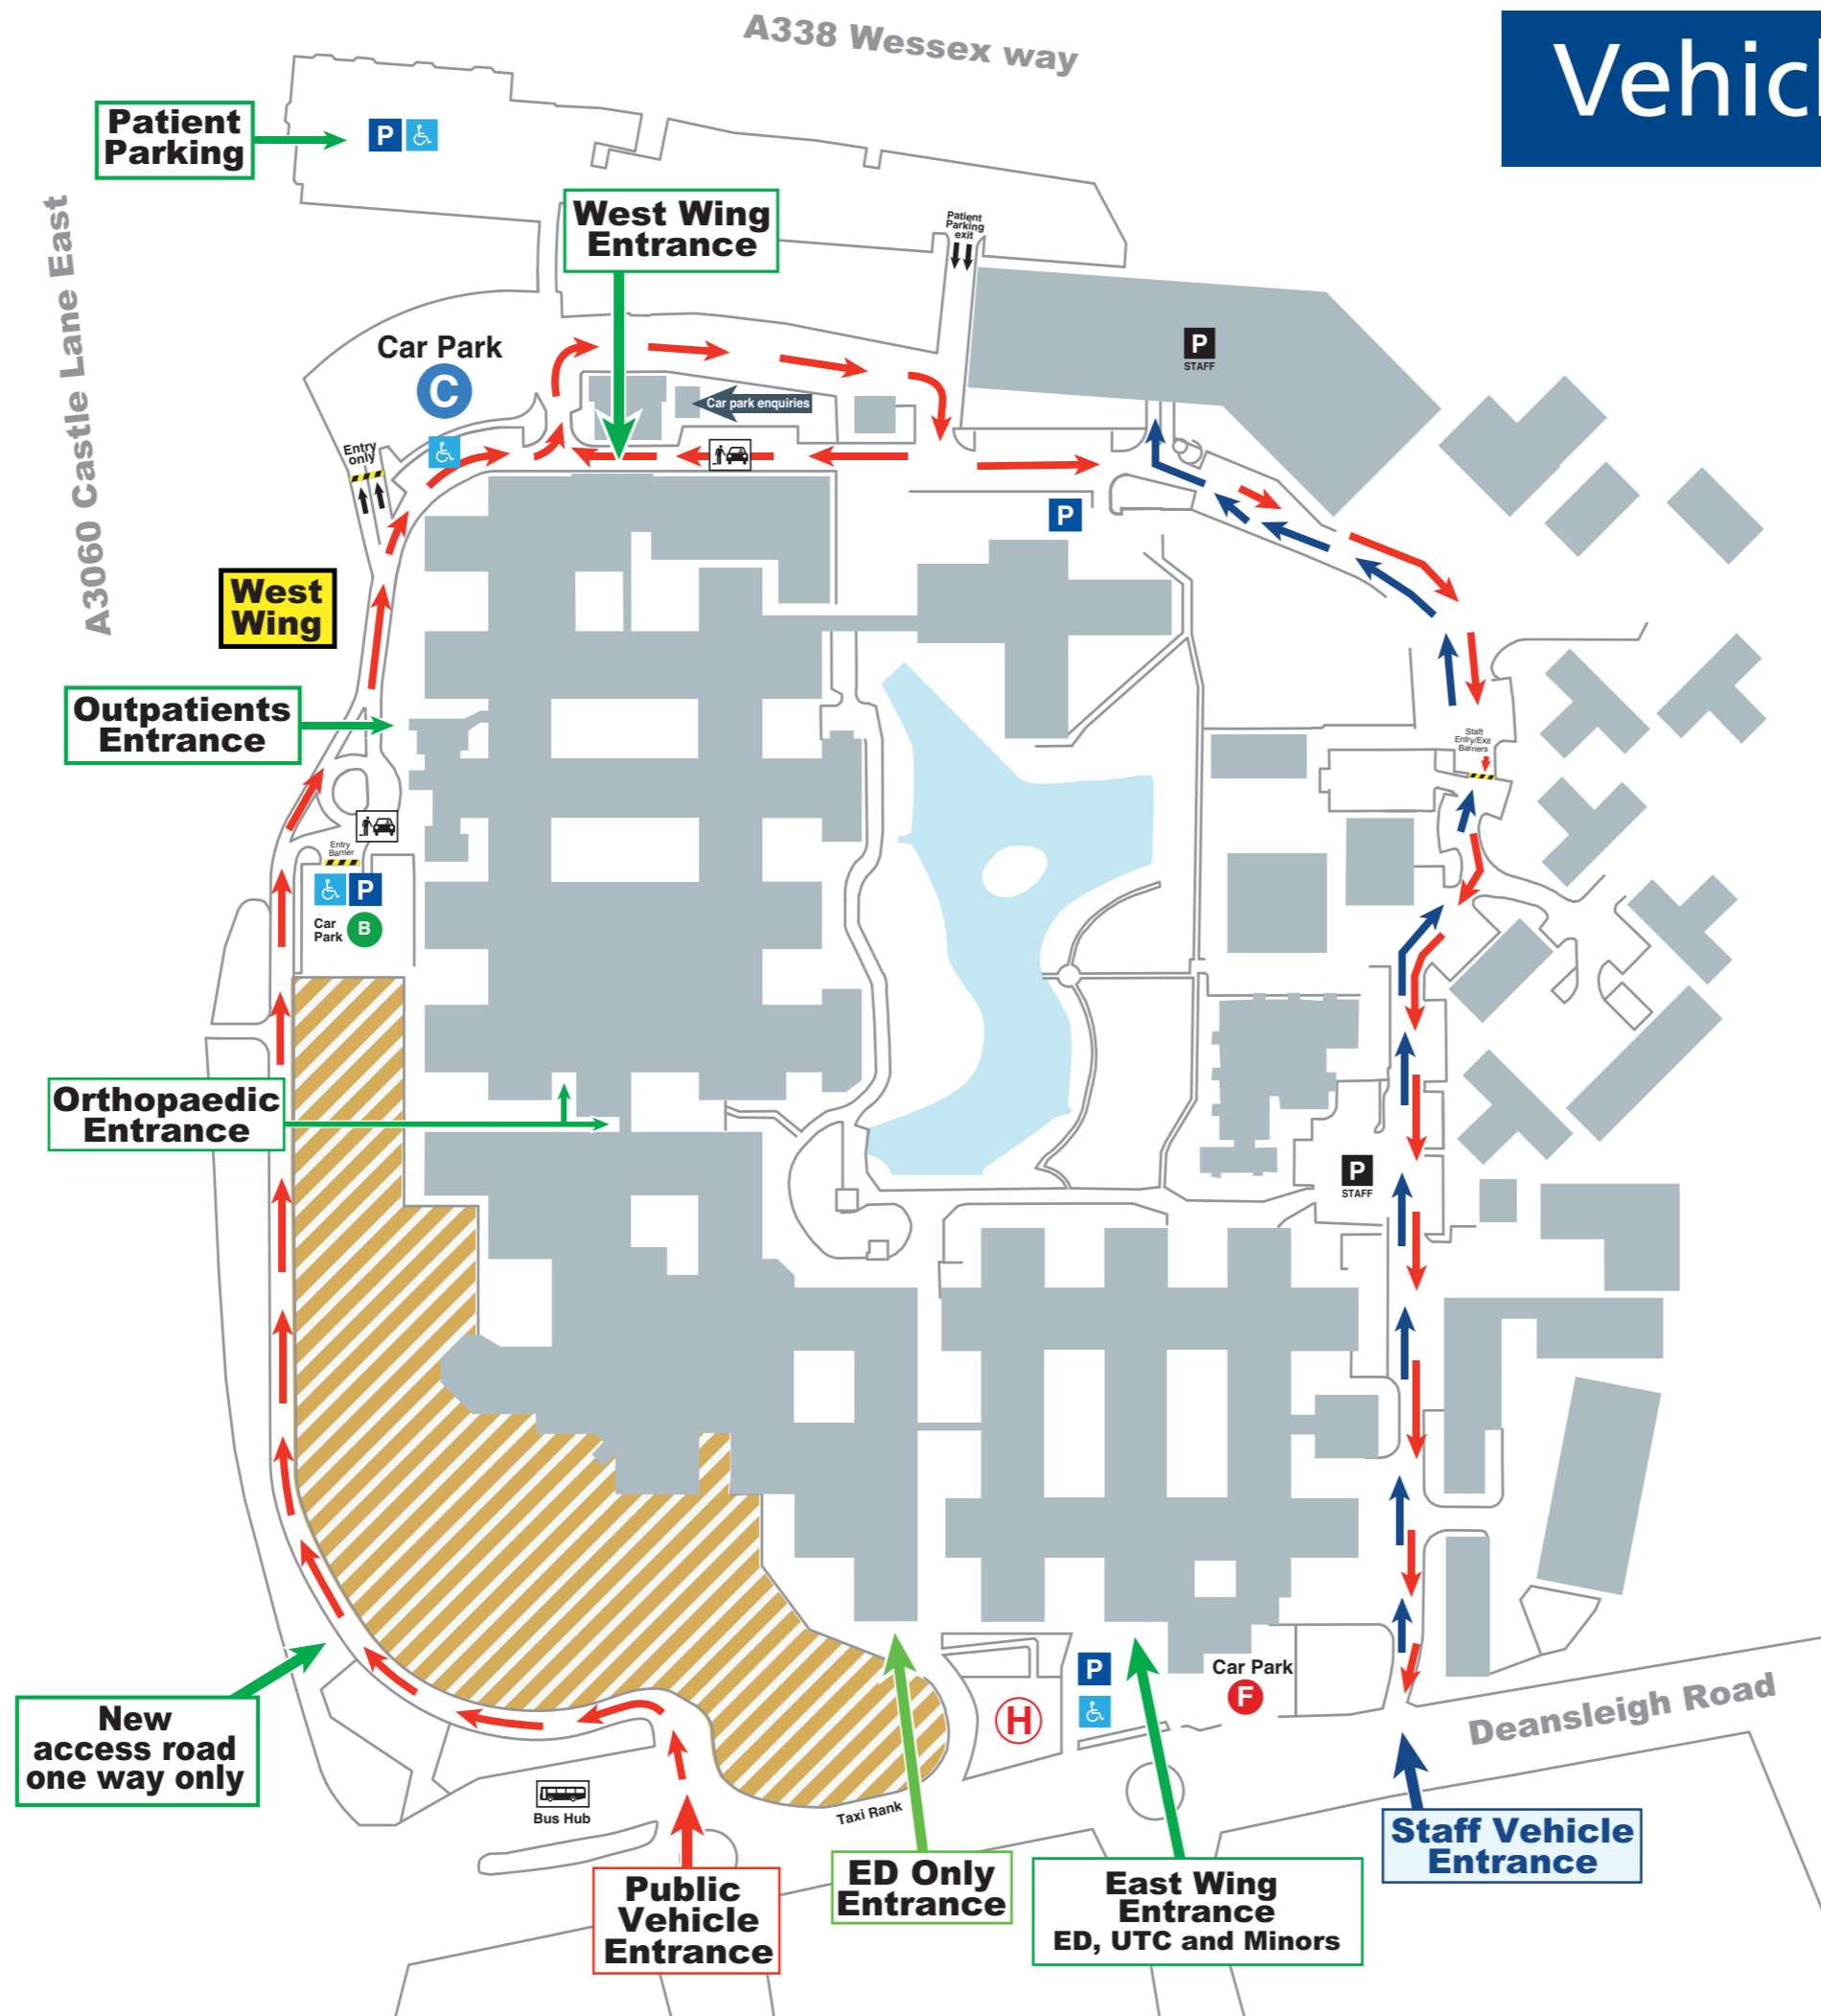

Royal Bournemouth Hospital site plan

September 2021

Key

- Link corridors
- Stairs
- Lifts
- Baby change
- Coffee bar
- Restaurant
- WC male and female
- Disabled WC
- Pharmacy
- Helicopter pad
- Public telephone
- Car parking for patients and visitors
- Disabled car parking
- Staff car parking
- Bus stop
- Drop off point
- Site compound for hospital extension
- Public vehicle access
- Staff vehicle access (exit same as public)
- Pedestrian access

Vehicle access to site

Pedestrian access to site